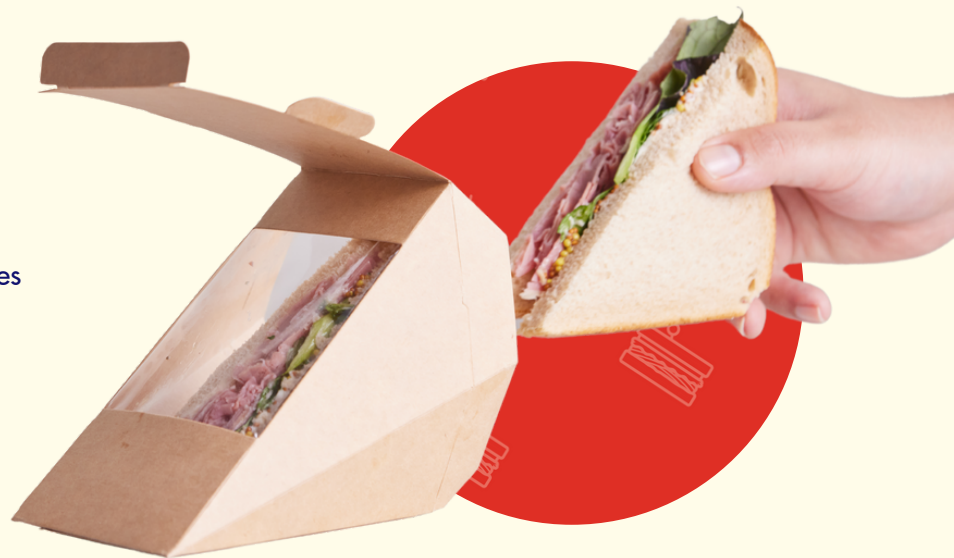

New
PRODUCT

SANDWICH Wedge

PERFECT FOR
on-the-go
MEALS!

The secure lock on these Sandwich Wedges from Pinnacle Packaging ensures that your sandwich stays intact and prevents any unwanted spills or mess.

CODE	DESCRIPTION	CTN/QTY	QTY PER PACK
SWLGE	Paper Sandwich Wedge with Window	200	25